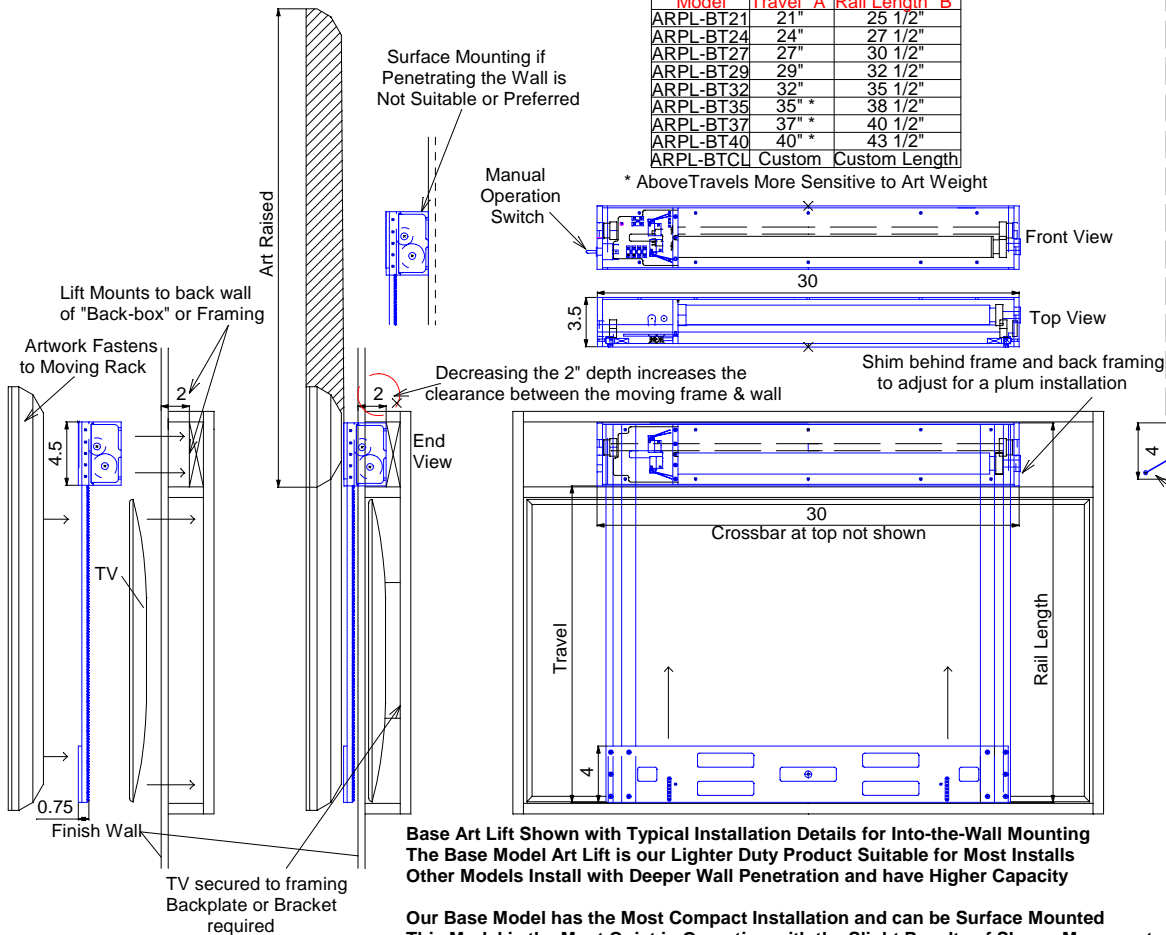

Motivated Design Art/Panel Lifts Comparison Detail

561-744-1290 - info@motivateddesign.com

Base Model Art/Panel Lift

Model	Travel "A"	Rail Length "B"
ARPL-BT21	21"	25 1/2"
ARPL-BT24	24"	27 1/2"
ARPL-BT27	27"	30 1/2"
ARPL-BT29	29"	32 1/2"
ARPL-BT32	32"	35 1/2"
ARPL-BT35	35"	38 1/2"
ARPL-BT37	37"	40 1/2"
ARPL-BT40	40"	43 1/2"
ARPL-BTCL	Custom	Custom Length

* Above Travels More Sensitive to Art Weight

Standard (High) Capacity Art/Panel Lift