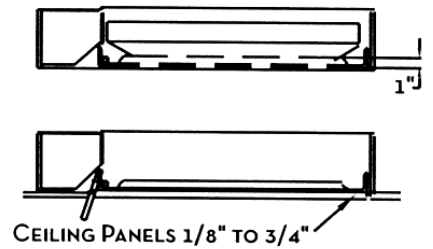

PLASMA FOLD-UP LIFT SPECIFICATIONS

- LIGHTWEIGHT ALUMINUM & SS CONSTRUCTION
- UNIQUE COUNTER-BALANCED DESIGN
- SAFETY LOCK-UP BOLT
- QUIET SMOOTH OPERATION
- SIMPLE INSTALLATION

REMOTE OPTIONS
 12 VDC TRIGGER (STD.)
 RF REMOTE PACKAGE
 CURRENT SENSOR MODULE

MODEL	A	B	C
37" PLASMA	42"	34"	6"
42" PLASMA	46 1/2"	34"	6"
42" LONG PLASMA	46 1/2"	39"	6"
50" PLASMA	54"	39"	6"
50" SHORT PLASMA	54"	34"	6"
60" PLASMA	65"	47"	8"

CUSTOM SIZES AVAILABLE