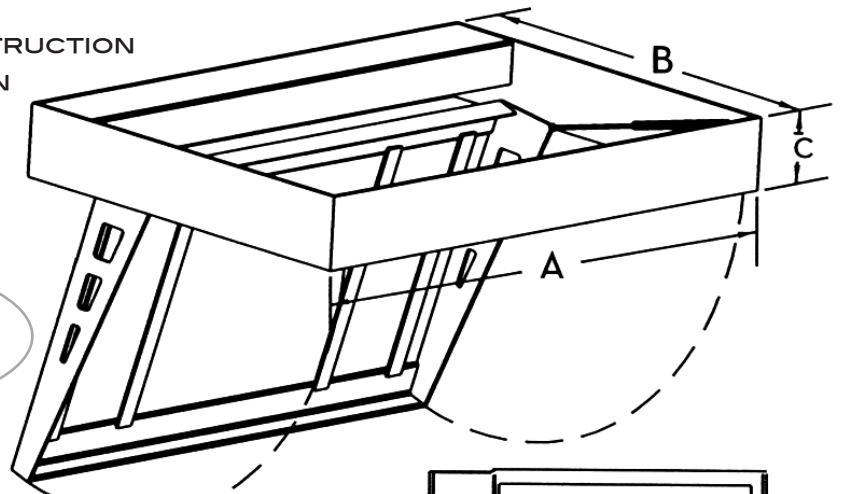

PLASMA FOLD-UP LIFT SPECIFICATIONS

- LIGHTWEIGHT ALUMINUM & SS CONSTRUCTION
- UNIQUE COUNTER-BALANCED DESIGN
- SAFETY LOCK-UP BOLT
- QUIET SMOOTH OPERATION
- SIMPLE INSTALLATION

REMOTE OPTIONS
 12 VDC TRIGGER (STD.)
 RF REMOTE PACKAGE
 CURRENT SENSOR MODULE

MODEL	A	B	C
37" PLASMA	42"	34"	6"
42" PLASMA	46 1/2"	34"	6"
42" LONG PLASMA	46 1/2"	39"	6"
50" PLASMA	54"	39"	6"
50" SHORT PLASMA	54"	34"	6"
60" PLASMA	65"	47"	8"

CUSTOM SIZES AVAILABLE