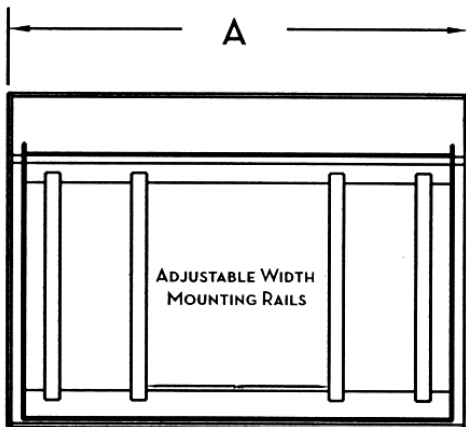

PLASMA FOLD-UP LIFT SPECIFICATIONS

- LIGHTWEIGHT ALUMINUM & SS CONSTRUCTION
- UNIQUE COUNTER-BALANCED DESIGN
- SAFETY LOCK-UP BOLT
- QUIET SMOOTH OPERATION
- SIMPLE INSTALLATION

REMOTE OPTIONS
 12 VDC TRIGGER (STD.)
 RF REMOTE PACKAGE
 CURRENT SENSOR MODULE

MODEL	A	B	C
37" PLASMA	42"	34"	6"
42" PLASMA	46 1/2"	34"	6"
42" LONG PLASMA	46 1/2"	39"	6"
50" PLASMA	54"	39"	6"
50" SHORT PLASMA	54"	34"	6"
60" PLASMA	65"	47"	8"

CUSTOM SIZES AVAILABLE