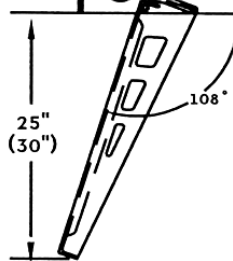

PLASMA FOLD-UP LIFT SPECIFICATIONS

- LIGHTWEIGHT ALUMINUM & SS CONSTRUCTION
- UNIQUE COUNTER-BALANCED DESIGN
- SAFETY LOCK-UP BOLT
- QUIET SMOOTH OPERATION
- SIMPLE INSTALLATION

REMOTE OPTIONS
 12 VDC TRIGGER (STD.)
 RF REMOTE PACKAGE
 CURRENT SENSOR MODULE

MODEL	A	B	C
37" PLASMA	42"	34"	6"
42" PLASMA	46 1/2"	34"	6"
42" LONG PLASMA	46 1/2"	39"	6"
50" PLASMA	54"	39"	6"
50" SHORT PLASMA	54"	34"	6"
60" PLASMA	65"	47"	8"

CUSTOM SIZES AVAILABLE